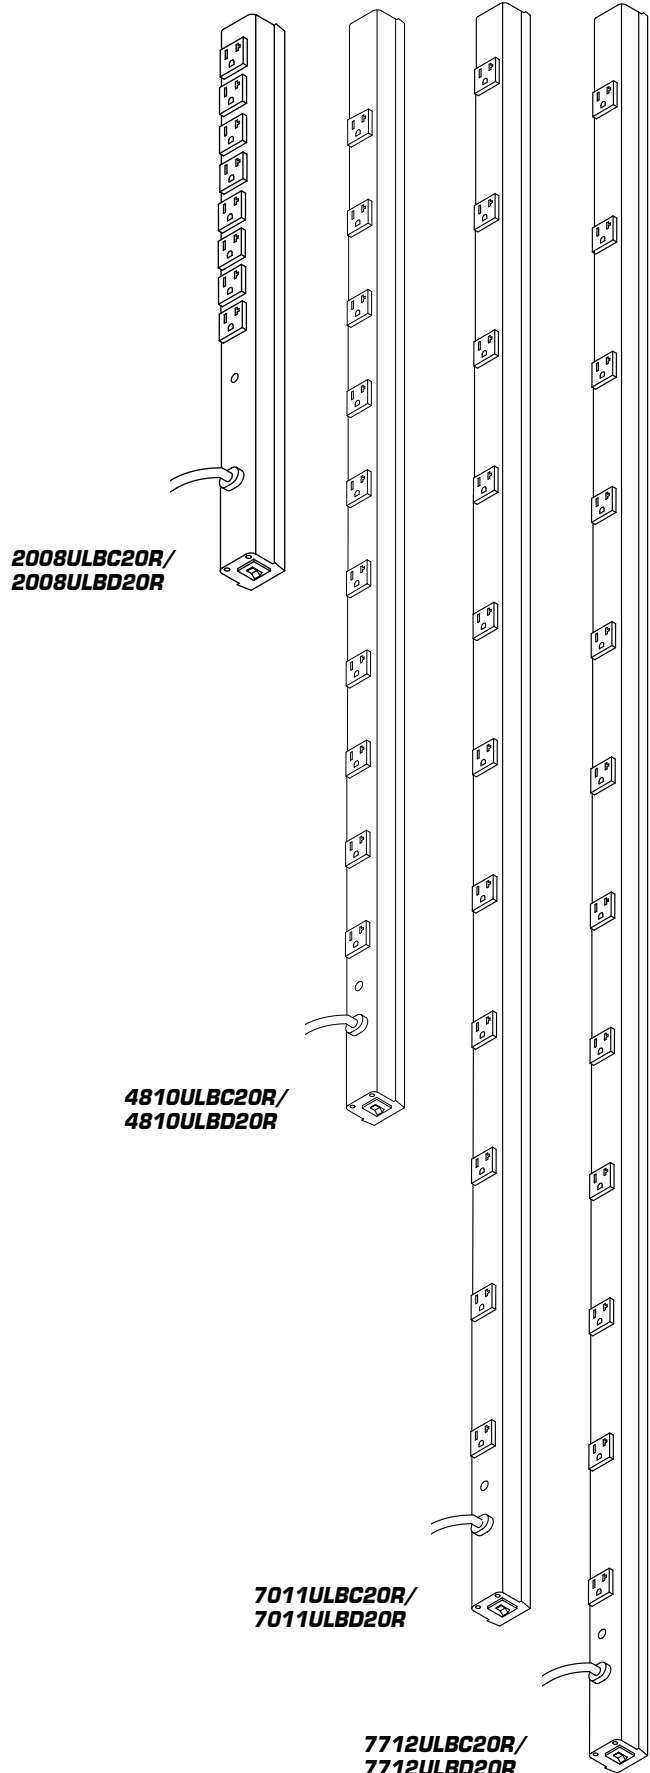

20A CabinetMATE Plug-In Outlet Centers

Catalog No./Item	Description/Specifications
2008ULBC20R/ 2008ULBD20R/ 2008ULBC20R-TL*/ 2008ULBD20R-TL*	CabinetMATE Plug-In Outlet Center – Eight 20A outlets. 6' [1.8m] or 15' [4.6m] cord. Length 20" [508mm]. Receptacle center-to-center 1 1/4" [32mm]. Units available with straight blade or NEMA L5-20P locking plug.
4810ULBC20R/ 4810ULBD20R/ 4810ULBC20R-TL*/ 4810ULBD20R-TL*	CabinetMATE Plug-In Outlet Center – Ten 20A outlets. 6' [1.8m] or 15' [4.6m] cord. Length 48" [1.2m]. Receptacle center-to-center 4" [102mm]. Units available with straight blade or NEMA L5-20P locking plug.
7011ULBC20R/ 7011ULBD20R/ 7011ULBC20R-TL*/ 7011ULBD20R-TL*	CabinetMATE Plug-In Outlet Center – Eleven 20A outlets. 6' [1.8m] or 15' [4.6m] cord. Length 70" [1.6m]. Receptacle center-to-center 6" [152mm]. Units available with straight blade or NEMA L5-20P locking plug.
7712ULBC20R/ 7712ULBD20R/ 7712ULBC20R-TL*/ 7712ULBD20R-TL*	CabinetMATE Plug-In Outlet Center – Twelve 20A outlets. 6' [1.8m] or 15' [4.6m] cord. Length 77" [2m]. Receptacle center-to-center 6" [152mm]. Units available with straight blade or NEMA L5-20P locking plug.

* Use "TL" suffix with Catalog Number for locking plug.