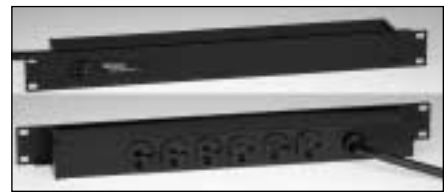

J06B0B20X (Front & Back)