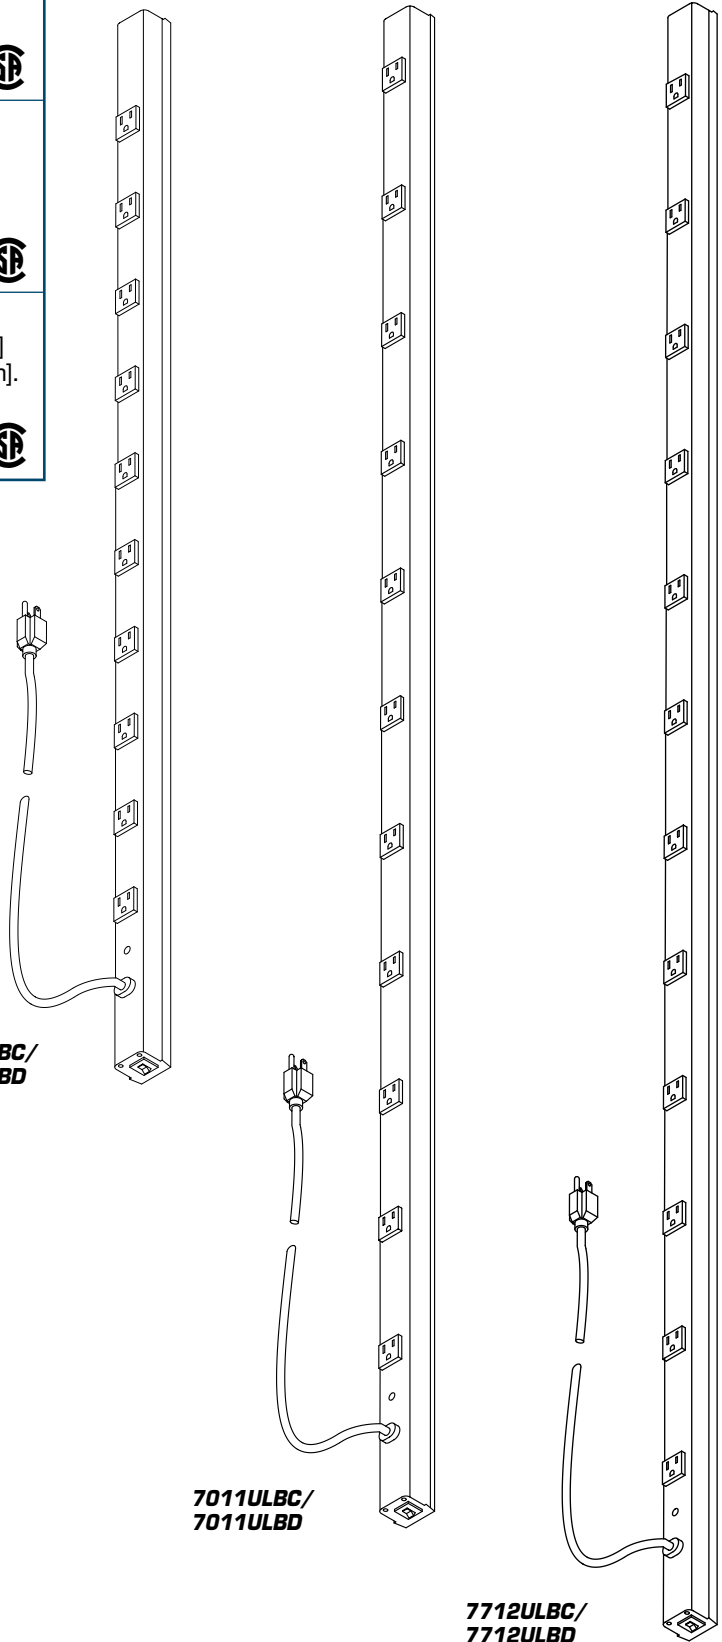

## 15A CabinetMATE Plug-In Outlet Centers

Catalog No./Item	Description/Specifications
4810ULBC/ 4810ULBD	<b>CabinetMATE Plug-In Outlet Center</b> – Ten outlets. 6' [1.8m] or 15' [4.6m] cord. Length 48" [1.2m]. Receptacle center-to-center 4" [102mm]. <div style="text-align: right;">  </div>
7011ULBC/ 7011ULBD	<b>CabinetMATE Plug-In Outlet Center</b> – Eleven outlets. 6' [1.8m] or 15' [4.6m] cord. Length 70" [1.8m]. Receptacle center-to-center 6" [152mm]. <div style="text-align: right;">  </div>
7712ULBC/ 7712ULBD	<b>CabinetMATE Plug-In Outlet Center</b> – Twelve outlets. 6' [1.8m] or 15' [4.6m] cord. Length 77" [2m]. Receptacle center-to-center 6" [152mm]. <div style="text-align: right;">  </div>

## 20A CabinetMATE Plug-In Outlet Centers

Catalog No./Item	Description/Specifications
<b>2008ULBC20R/ 2008ULBD20R/ 2008ULBC20R-TL*/ 2008ULBD20R-TL*</b>	<b>CabinetMATE Plug-In Outlet Center</b> – Eight 20A outlets. 6' [1.8m] or 15' [4.6m] cord. Length 20" [508mm]. Receptacle center-to-center 1 1/4" [32mm]. Units available with straight blade or NEMA L5-20P locking plug.
<b>4810ULBC20R/ 4810ULBD20R/ 4810ULBC20R-TL*/ 4810ULBD20R-TL*</b>	<b>CabinetMATE Plug-In Outlet Center</b> – Ten 20A outlets. 6' [1.8m] or 15' [4.6m] cord. Length 48" [1.2m]. Receptacle center-to-center 4" [102mm]. Units available with straight blade or NEMA L5-20P locking plug.
<b>7011ULBC20R/ 7011ULBD20R/ 7011ULBC20R-TL*/ 7011ULBD20R-TL*</b>	<b>CabinetMATE Plug-In Outlet Center</b> – Eleven 20A outlets. 6' [1.8m] or 15' [4.6m] cord. Length 70" [1.6m]. Receptacle center-to-center 6" [152mm]. Units available with straight blade or NEMA L5-20P locking plug.
<b>7712ULBC20R/ 7712ULBD20R/ 7712ULBC20R-TL*/ 7712ULBD20R-TL*</b>	<b>CabinetMATE Plug-In Outlet Center</b> – Twelve 20A outlets. 6' [1.8m] or 15' [4.6m] cord. Length 77" [2m]. Receptacle center-to-center 6" [152mm]. Units available with straight blade or NEMA L5-20P locking plug.