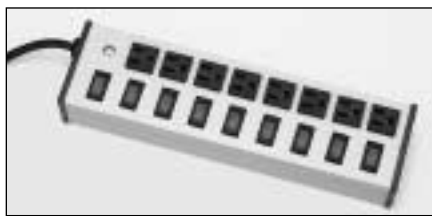

15A Rack Mount Plug-In Outlet Centers

Catalog No./Item	Description/Specifications	Catalog No./Item	Description/Specifications
J08B0B/J08B2B 	Rack Mount Plug-In Outlet Center – Eight rear outlets, lighted switch. Receptacles rotated 90° and 4 outlets spaced to accommodate transformers. 6' [1.8m] or 15' [4.6m] cord. Receptacle center-to-center 1 1/2" [38mm] and 2" [51mm]. 	J60B0B/J60B2B 	Rack Mount Plug-In Outlet Center – Six front outlets, lighted switch. 6' [1.8m] or 15' [4.6m] cord. Receptacle center-to-center 1 1/2" [38mm].
J06B0B/J06B2B 	Rack Mount Plug-In Outlet Center – Six rear outlets, lighted switch. 6' [1.8m] or 15' [4.6m] cord. Receptacle center-to-center 1 1/2" [38mm]. 	J60B0B-90/J60B2B-90 	Rack Mount Plug-In Outlet Center – Six front outlets, lighted switch. Receptacles rotated 90°. 6' [1.8m] or 15' [4.6m] cord. Receptacle center-to-center 1 1/2" [38mm].
J06B0BX/J06B2BX 	Rack Mount Plug-In Outlet Center – Six rear outlets. 6' [1.8m] or 15' [4.6m] cord. Receptacle center-to-center 1 1/2" [38mm]. 	J24B0B/J24B2B 	Rack Mount Plug-In Outlet Center – Two front, four rear outlets. Lighted switch. 6' [1.8m] or 15' [4.6m] cord. Receptacle center-to-center 1 1/2" [38mm].

20A Rack Mount Plug-In Outlet Centers